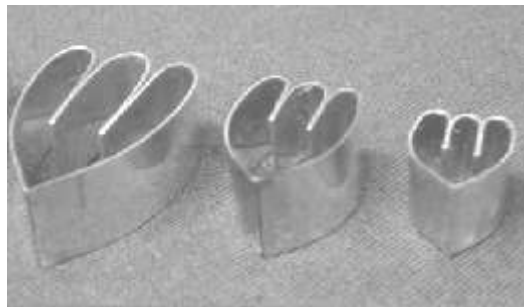

AP CUTTERS

AP01
Mini Paint Tray
Dia - 100mm

AP02
Flower Holder
+ Stand

AP03
Spray Maker

AP04
Leaf Aid Tool

AP06
Leicester Frilling
Tool - Wooden

AP Cutter
APF62 - Medium 37 mm
APF63 - Small 24 mm
APF64 - Large 47 mm

Veiners

Rose Leaf Veiner
CA.82601 - Large
CA.82602 - Medium
CA.82603 - Small

CA.82609
Multi-Purpose
Leaf Veiner

CA.82611
Lily Veiner

Ivy Leaf Veiner
CA.82614 - X.Large
CA.82615 - Large
CA.82616 - Medium
CA.82617 - Small